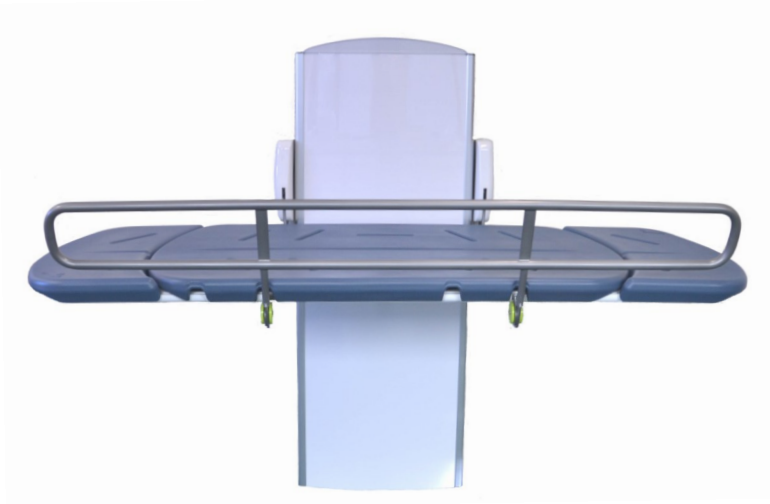

### Highlights:

- 200kg weight capacity
- Calming ambience through integral lighting
- Comfortable polyurethane padded bed
- Discreet integrated water collection tray
- Flexible support with tilting headrests
- Added safety via optional guards

The height of the bed can be easily adjusted up or down via the handset, which also controls the integrated lighting. This combines to give a calm and relaxed environment for transferring and changing. Tilting head rests also offer enhanced comfort.

The CTX changing tables are designed to withstand high usage in wet and humid environments with the inclusion of stainless steel parts, a durable and comfortable moulded polyurethane bed with drain holes and an integrated water collection tray.

### STANDARD FEATURES

- SWL 200kg/31½st
- Height adjustable range 150mm - 890mm (740mm)
- Handset operation (Mains electric: Battery backup)
- Rust free stainless steel bed frame & components
- Moulded polyurethane padded bed/platform
- Integrated water collection tray with drain hose
- Integrated colour changing LED light
- 1x Integrated tilting headrest (1500mm model)
- 2x Integrated tilting headrests (1800mm model)
- 3 Year warranty (Terms and conditions apply)