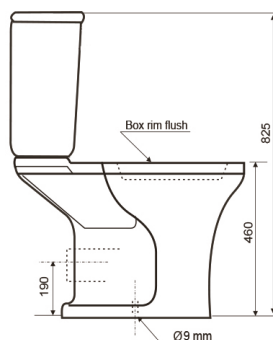

- DMCC
- DMCCS
- DMCCPB
- DMCCPBS
- DM200K
- DM200KC
- DM200KS
- DM200KCS
- DM700K
- DM700KS
- CDM200K
- CDM200KC
- CDM200KS
- CDM200KCS
- CDMCC
- CDMCCS
- CDM700K
- CDM700KS
- AMBCC
- AMBCCC
- AMBCCCS
- AMBCCCS
- AMBBTW
- AMBBTWC
- AMBBTWS
- AMBBTWCS
- WARESET
- WARESET/AV/WH
- 320101
- 320102

PLEASE NOTE: Every effort has been made to ensure as much accuracy as possible. However, due to print restrictions exact colour match is not always possible. Featured products may also be changed from time to time, but are correct at time of publication.

* Terms and Conditions apply - www.nymas.co.uk/warranties