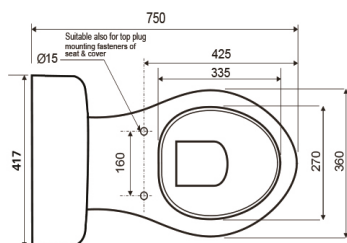

- DMCC
- DMCCS
- DMCCPB
- DMCCPBS
- DM200K
- DM200KC
- DM200KS
- DM200KCS
- DM700K
- DM700KS
- CDM200K
- CDM200KC
- CDM200KS
- CDM200KCS
- CDMCC
- CDMCCS
- CDM700K
- CDM700KS
- AMBCC
- AMBCCC
- AMBCCCS
- AMBCCCS
- AMBBTW
- AMBBTWC
- AMBBTWS
- AMBBTWCS
- WARESET
- WARESET/AV/WH
- 320101
- 320102

PLEASE NOTE: Every effort has been made to ensure as much accuracy as possible. However, due to print restrictions exact colour match is not always possible. Featured products may also be changed from time to time, but are correct at time of publication.

* Terms and Conditions apply - www.nymas.co.uk/warranties