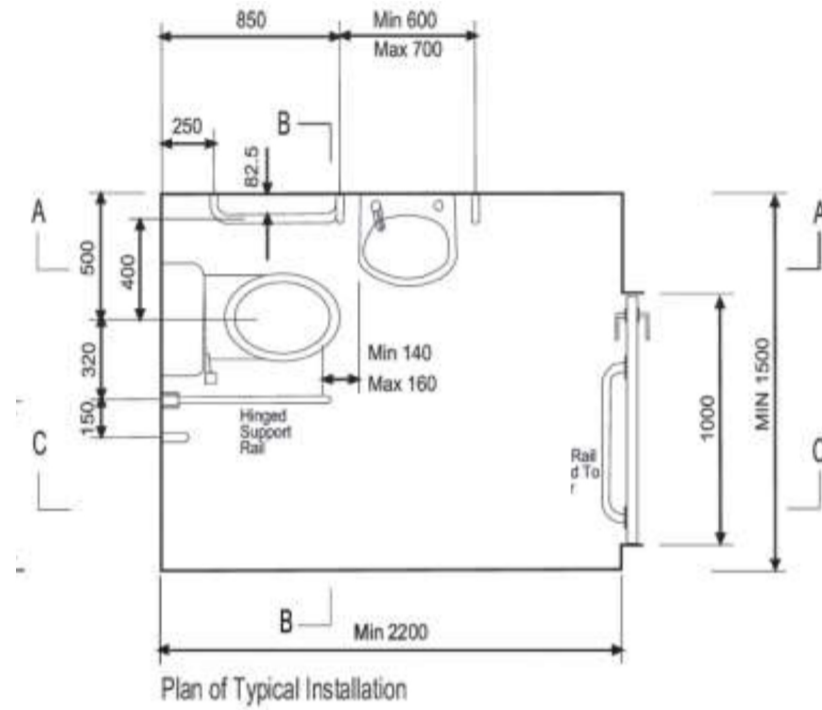

Order Code	Size (A)
DM200KCS	Concealed fixings
DM700KS	Concealed (with TMV3 valve)

PLEASE NOTE: Every effort has been made to ensure as much accuracy as possible. However, due to print restrictions exact colour match is not always possible. Featured products may also be changed from time to time, but are correct at time of publication.

* Terms and Conditions apply - www.nymas.co.uk/warranties