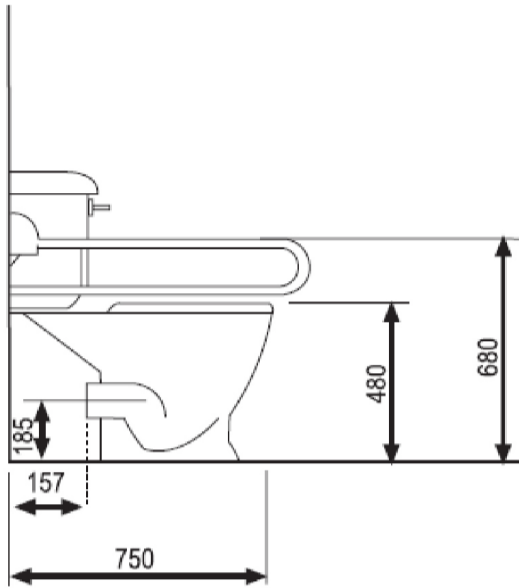

Product Data Sheet: DM200KCS / Concealed fixings

Close coupled Doc M pack stainless steel grab rails

Product Detail:

- 5 x 600mm grab rails
- 1 x 800mm lift & lock hinged rail
- 1 x Close coupled WC pan & cistern assembly
- 1 x Ring only toilet seat with stainless steel hinge
- 1 x Two tap hole basin & fittings
- 1 x Sequential basin mixer tap
- 1 x Spatula cistern lever
- 1 x TMV3 in-line thermostatic valve (optional)
- 1 x WRAS approved cistern fitting
- 1 x Tap hole cover

Complies with Doc M of the Building Regulations (with TMV3)

LABC approved

WRAS approved (with TMV3)

All components available as individual products

Toilet seat with adjustable buffers and stainless steel pillar hinge

?Universal - left or right handed

Reference (specify): DM200KCS / Concealed fixings

Available colours/finishes

| Order Code | Size (A) |
|------------|-----------------------------|
| DM200KCS | Concealed fixings |
| DM700KS | Concealed (with TMV3 valve) |