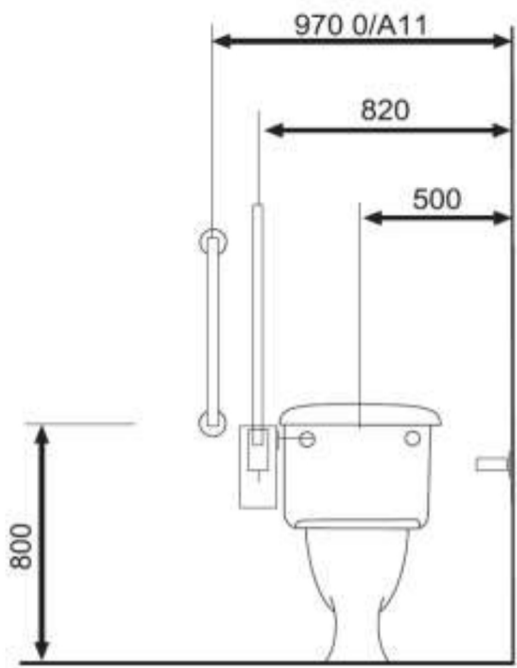

Product Data Sheet: DM200KCS / Concealed fixings

Close coupled Doc M pack stainless steel grab rails

Product Detail:

- 5 x 600mm grab rails
- 1 x 800mm lift & lock hinged rail
- 1 x Close coupled WC pan & cistern assembly
- 1 x Ring only toilet seat with stainless steel hinge
- 1 x Two tap hole basin & fittings
- 1 x Sequential basin mixer tap
- 1 x Spatula cistern lever
- 1 x TMV3 in-line thermostatic valve (optional)
- 1 x WRAS approved cistern fitting
- 1 x Tap hole cover

Complies with Doc M of the Building Regulations (with TMV3)

LABC approved

WRAS approved (with TMV3)

All components available as individual products

Toilet seat with adjustable buffers and stainless steel pillar hinge

?Universal - left or right handed

Reference (specify): DM200KCS / Concealed fixings

Available colours/finishes

| Order Code | Size (A) |
|------------|-----------------------------|
| DM200KCS | Concealed fixings |
| DM700KS | Concealed (with TMV3 valve) |