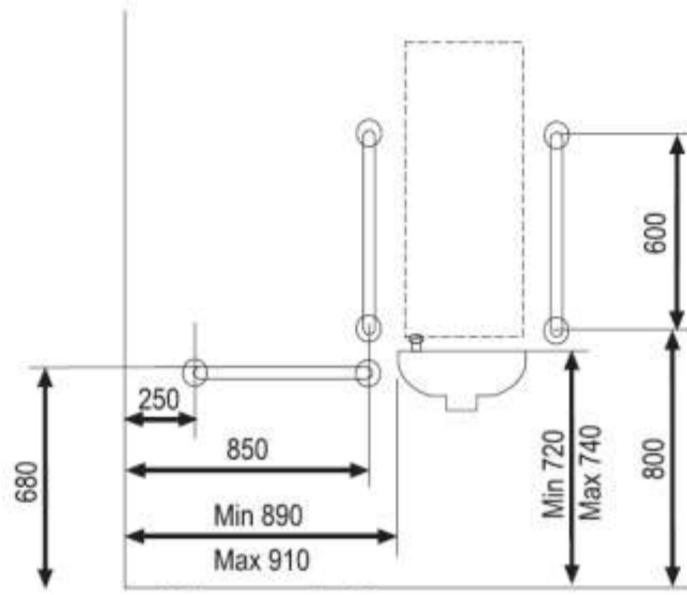

Product Data Sheet: DM200KCS / Concealed fixings

Close coupled Doc M pack stainless steel grab rails

Product Detail:

- 5 x 600mm grab rails
- 1 x 800mm lift & lock hinged rail
- 1 x Close coupled WC pan & cistern assembly
- 1 x Ring only toilet seat with stainless steel hinge
- 1 x Two tap hole basin & fittings
- 1 x Sequential basin mixer tap
- 1 x Spatula cistern lever
- 1 x TMV3 in-line thermostatic valve (optional)
- 1 x WRAS approved cistern fitting
- 1 x Tap hole cover

?Universal - left or right handed

Reference (specify): DM200KCS / Concealed fixings

Available colours/finishes

| Order Code | Size (A) |
|------------|-----------------------------|
| DM200KCS | Concealed fixings |
| DM700KS | Concealed (with TMV3 valve) |