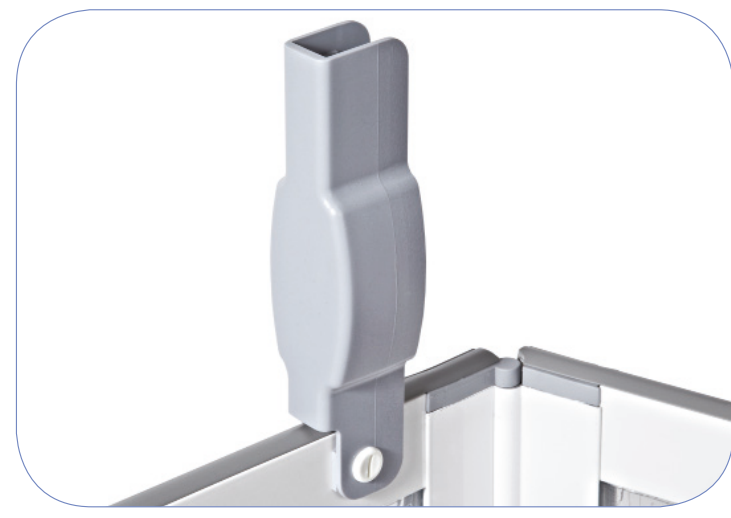

Shower Door

- Any configuration available
- Sturdy aluminium construction
- 750mm high
- 180° rise and fall hinges
- PETE shatterproof glazing
- Locking Handle
- Magnetic door seal
- Water tight door seal
- Suitable for all Cleanse shower trays

All door enclosures can be made client specific. Shower screens are also available

Watertight door seal

Locking handle

Door handle

Rise and fall hinge