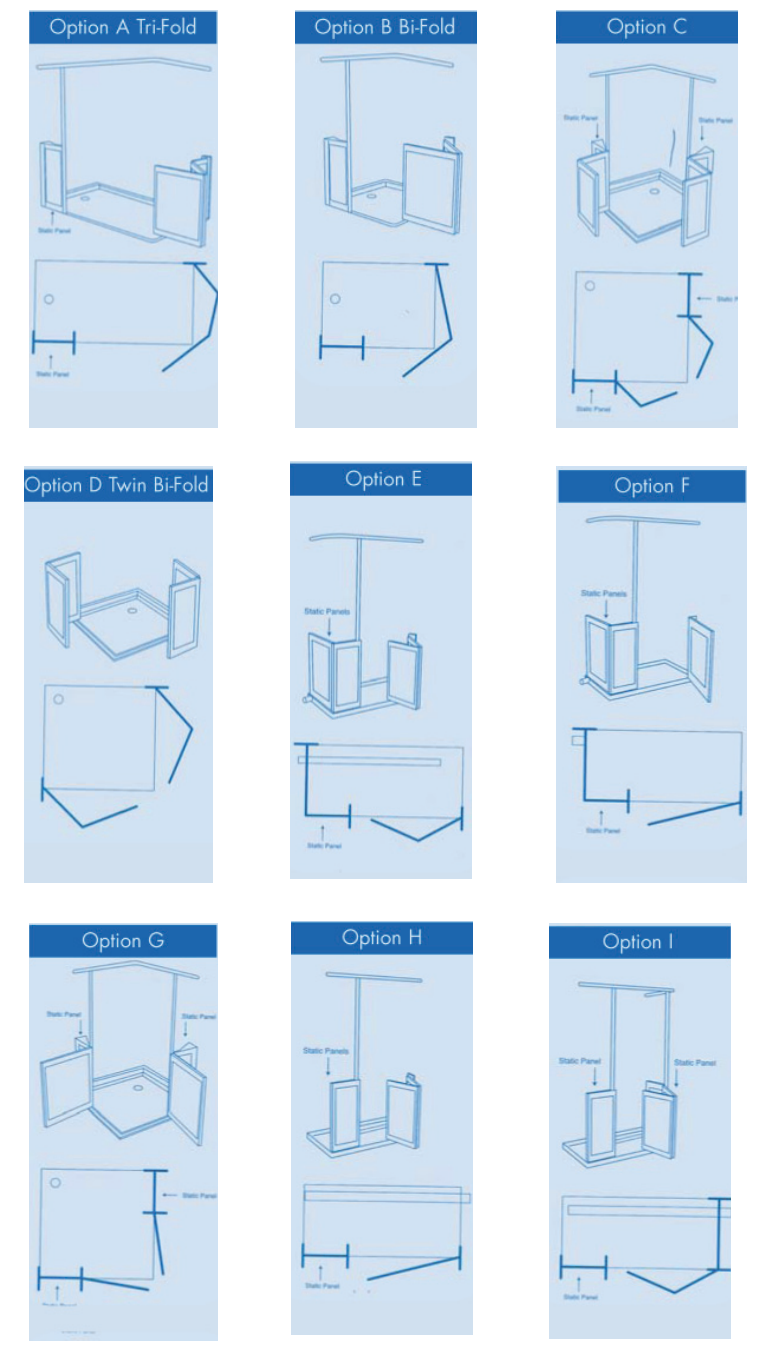

Shower Door

- Any configuration available
- Sturdy aluminium construction
- 750mm high
- 180° rise and fall hinges
- PETE shatterproof glazing
- Locking Handle
- Magnetic door seal
- Water tight door seal
- Suitable for all Cleanse shower trays

All door enclosures can be made client specific. Shower screens are also available

Watertight door seal

Locking handle

Door handle

Rise and fall hinge