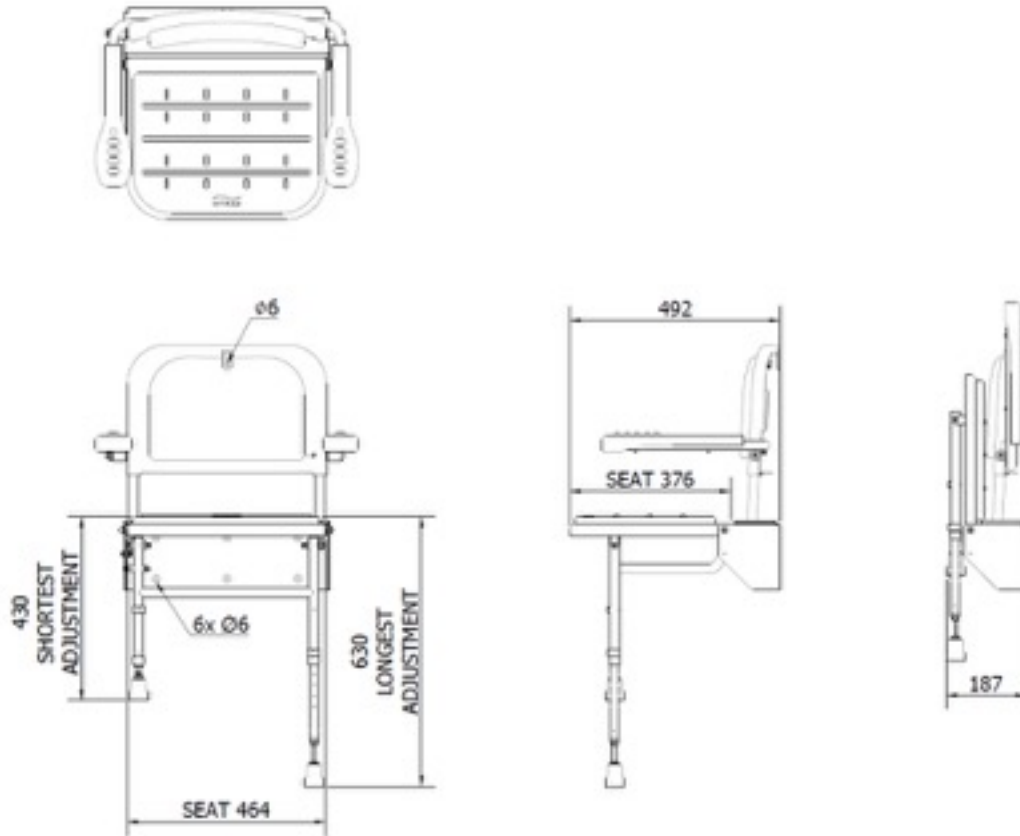

Product Dimensions

Call us on +44 (0) 28 9074 5333 or email sales@syncliving.co.uk