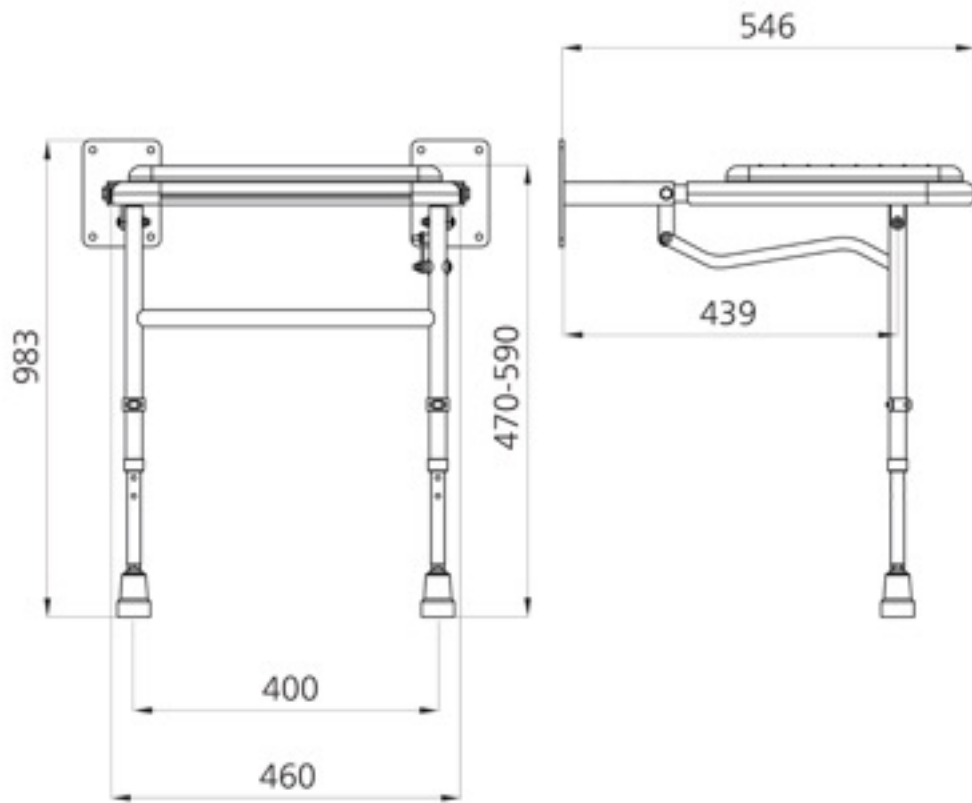

### Product Specification

**Area of Use:** Suitable for Showers

**Feature:** Closed cell polyurethane construction pads for maximum hygiene and comfort

Height adjustable legs in 25mm increments

**Material:** Aluminium & stainless frame, Plastic seat

**Max rated load:** 190kg

Call us on +44 (0) 28 9074 5333 or email [sales@syncliving.co.uk](mailto:sales@syncliving.co.uk)

Product Dimensions

Call us on +44 (0) 28 9074 5333 or email [sales@syncliving.co.uk](mailto:sales@syncliving.co.uk)