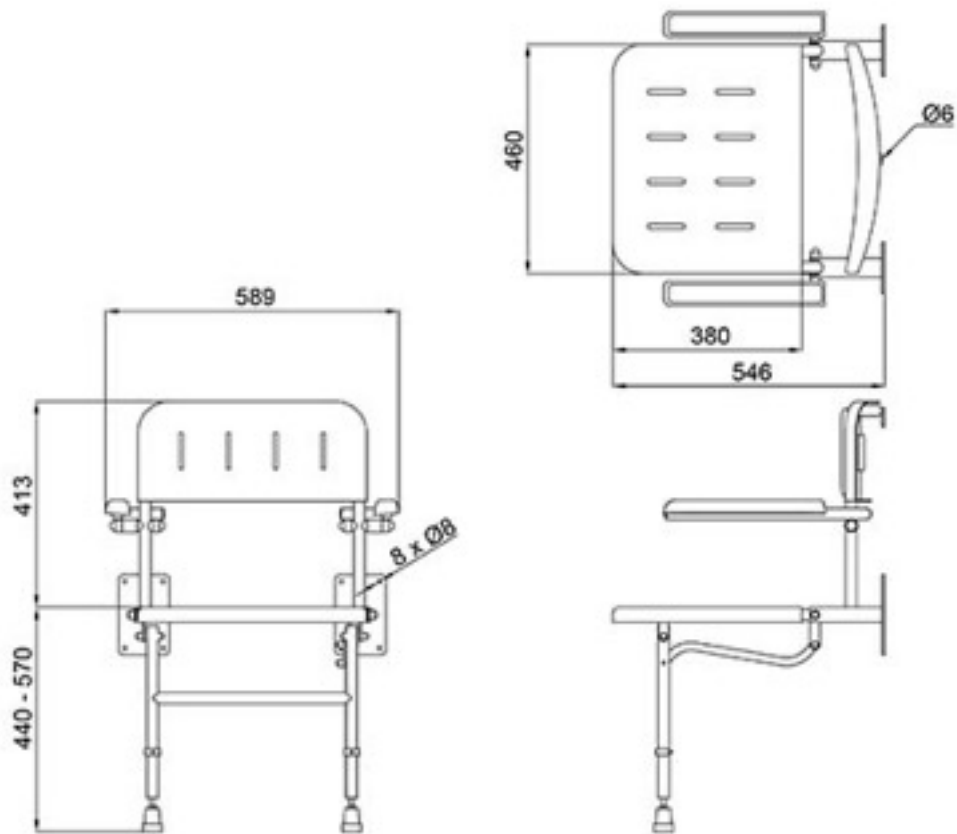

Product Dimensions

Call us on +44 (0) 28 9074 5333 or email sales@syncliving.co.uk