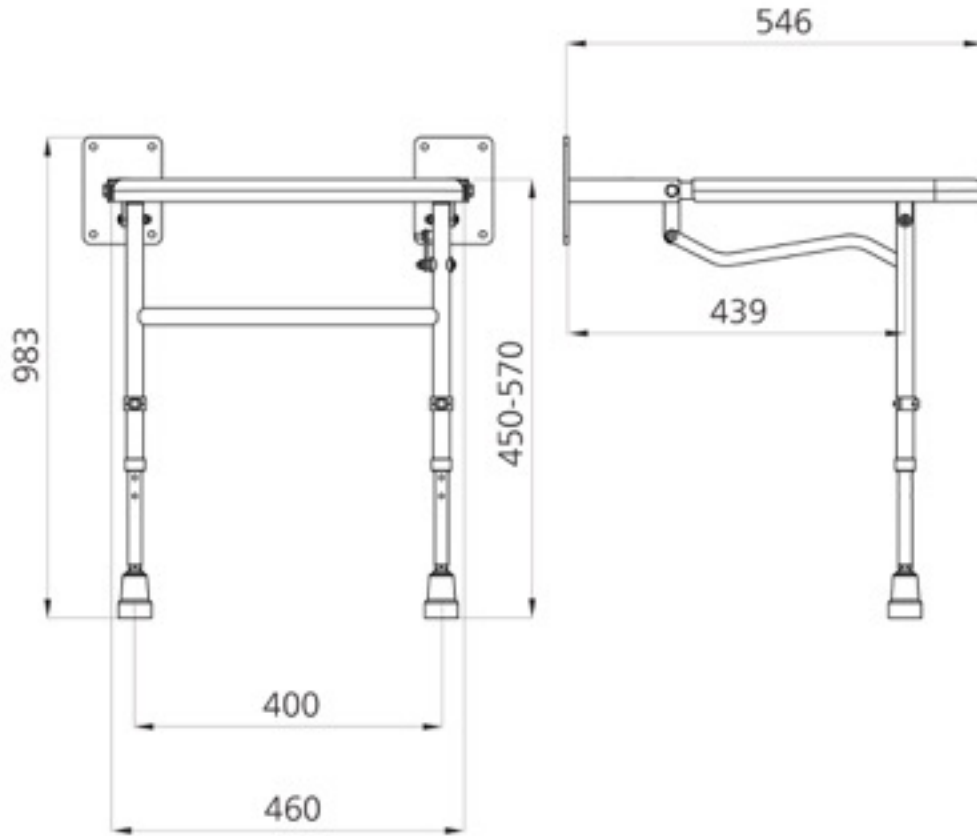

Product Dimensions

Call us on +44 (0) 28 9074 5333 or email sales@syncliving.co.uk