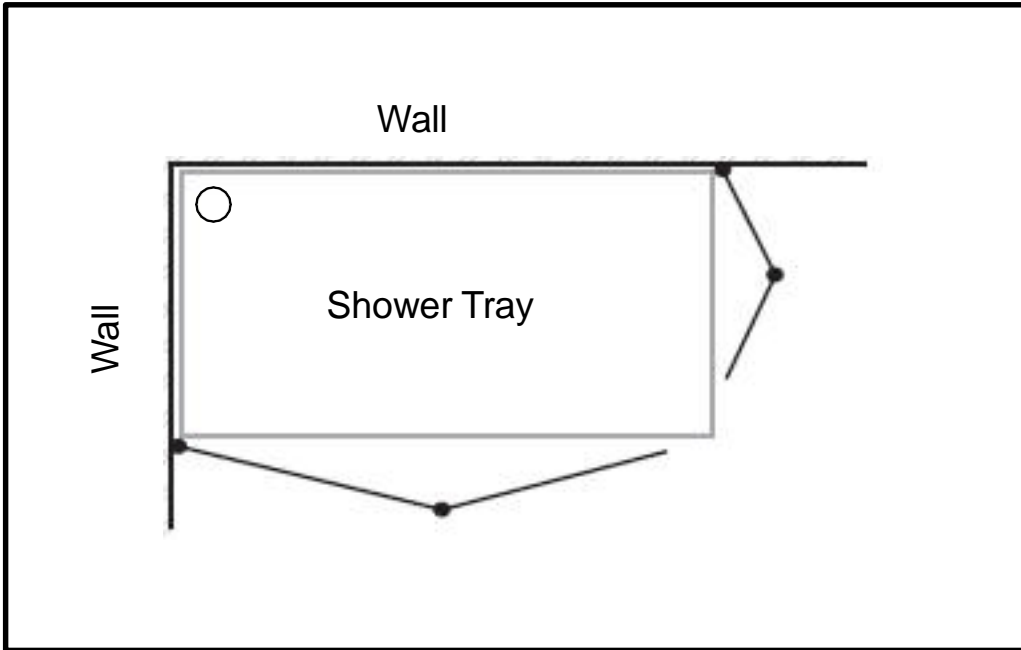

Shower Tray Options

Left Handed Corner

Right Handed Corner

Call +44 (0) 28 9074 5333 or email sales@syncliving.co.uk