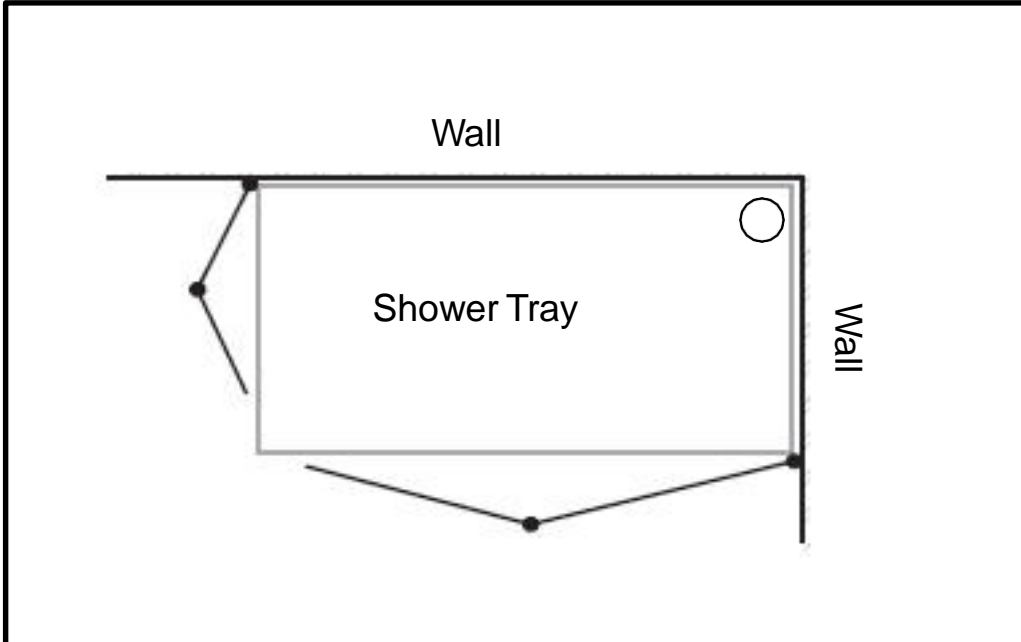

Shower Tray Options

Left Handed Corner

Right Handed Corner

Call +44 (0) 28 9074 5333 or email sales@syncliving.co.uk