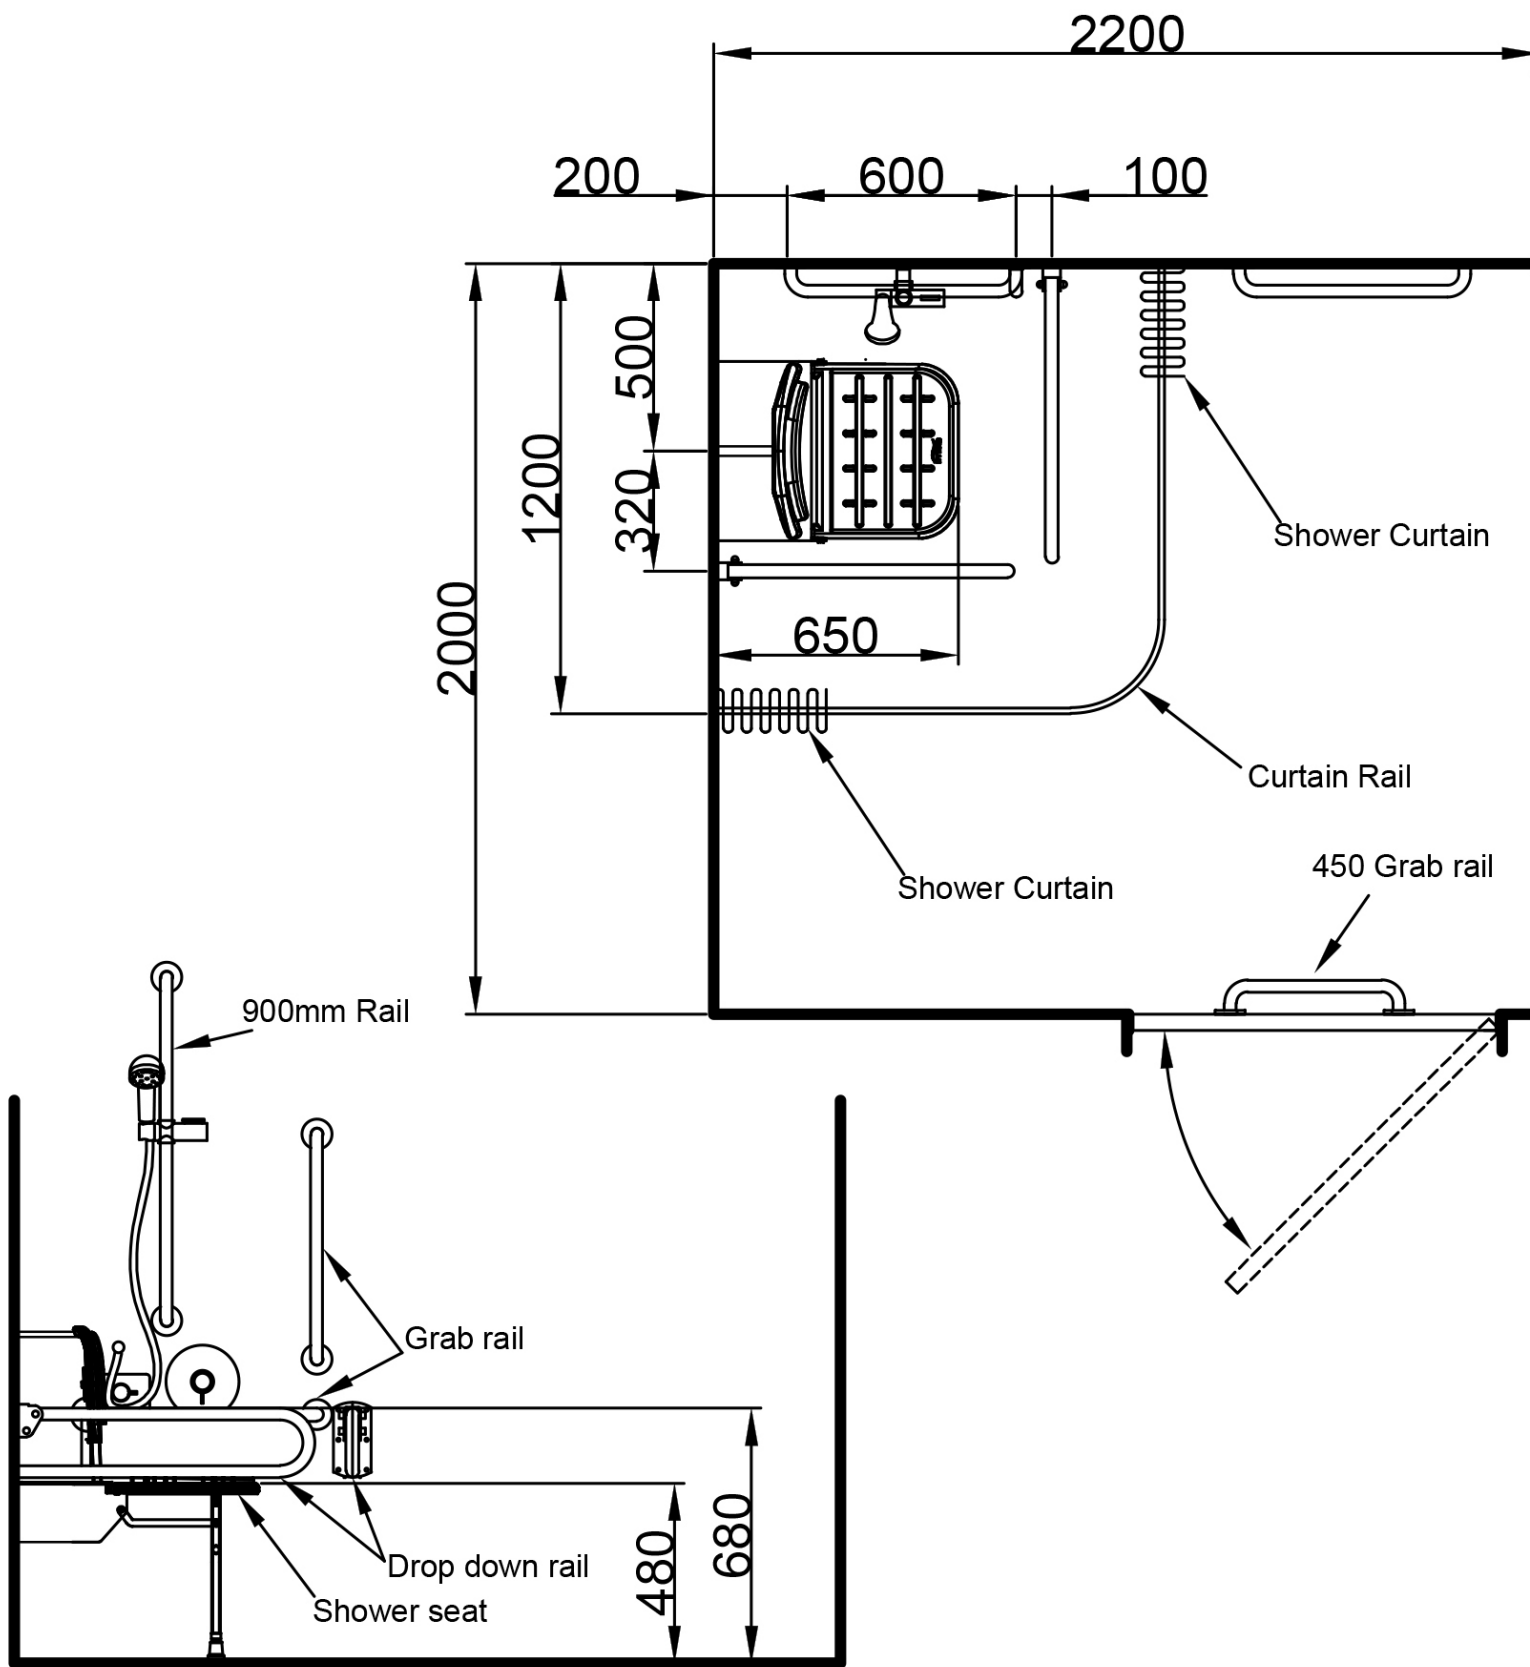

### Product Detail:

- 1 x TMV3 thermostatic sequential shower kit
- 2 x 800mm Single arm friction hinged rails
- 3 x 620mm Straight grab rails
- 1 x 480mm Straight grab rail
- 1 x 900mm Slider rail
- 1 x 1200mm x 1200mm Shower rail
- 2 x 1800mm x 2000mm Weighted shower curtains
- 1 x Robe hook
- 1 x Slimline shower seat with back rest

TMV3 thermostatic mixer shower with extended lever  
Non-corrosive stainless steel grab rails with concealed fixings~  
Complies with Doc M of the Building Regulations  
WRAS approved

Reference (specify): 321104

Available colours/finishes

SP

SS

Order Code    Size (A)

321104

PLEASE NOTE: Every effort has been made to ensure as much accuracy as possible. However, due to print restrictions exact colour match is not always possible. Featured products may also be changed from time to time, but are correct at time of publication.