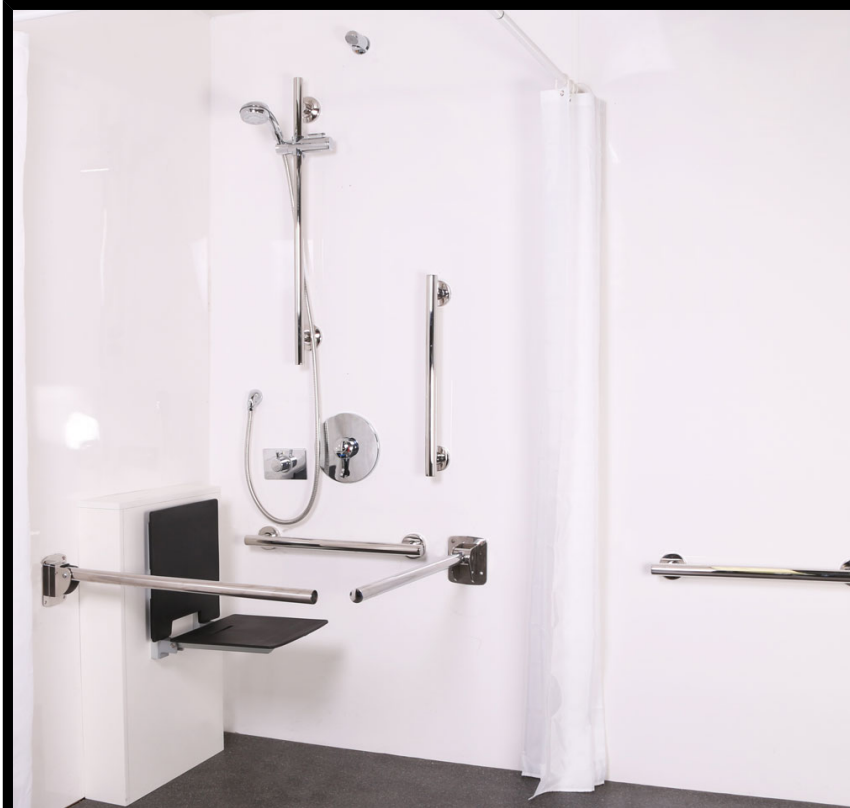

## NymaSTYLE luxury Doc M shower pack with slimline seat

### Product Detail:

- 1 x TMV3 thermostatic sequential shower kit
- 2 x 800mm Single arm friction hinged rails
- 3 x 620mm Straight grab rails
- 1 x 480mm Straight grab rail
- 1 x 900mm Slider rail
- 1 x 1200mm x 1200mm Shower rail
- 2 x 1800mm x 2000mm Weighted shower curtains
- 1 x Robe hook
- 1 x Slimline shower seat with back rest

TMV3 thermostatic mixer shower with extended lever  
Non-corrosive stainless steel grab rails with concealed fixings~  
Complies with Doc M of the Building Regulations  
WRAS approved

Reference (specify): 321104